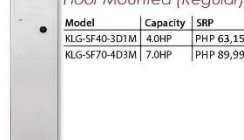

FLOOR MOUNTED SPLIT TYPE

Floor Mounted (Regular)